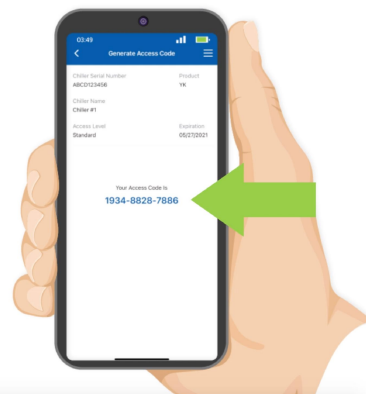

# YORK<sup>®</sup> Chiller Access Manager

Provides secure access to YORK chiller control panels

1. Download the YORK Chiller Access Manager app via iOS or Android

2. Register and create an account

3. Enter chiller information in the app to generate a dynamic access code