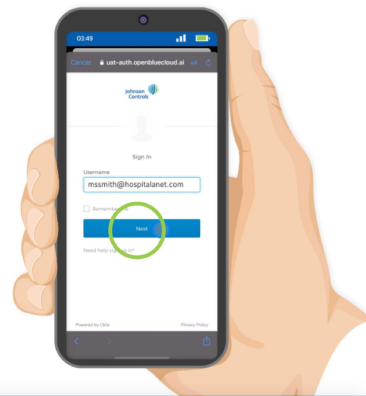

# YORK<sup>®</sup> Chiller Access Manager

Provides secure access to YORK chiller control panels

1. Download the YORK Chiller Access Manager app via iOS or Android

2. Register and create an account

3. Enter chiller information in the app to generate a dynamic access code

4. Utilize the access codes to log in and operate the chiller control panel