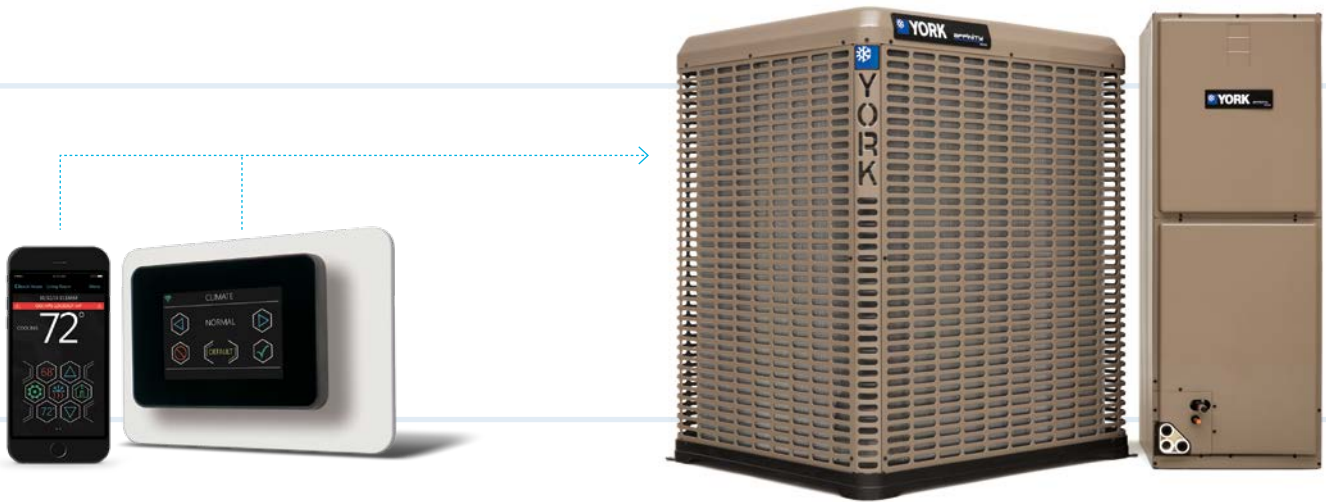

YORK® CLIMATE SET™

THE RIGHT CHOICE – WHEREVER YOU ARE.

YORK® *Climate Set™* makes the outdoor Affinity™ Series system perfectly tuned to the outdoor environment of the unit's operating location. With settings for humid, dry or normal conditions, contractors can quickly set up a home comfort system with a greater degree of accuracy and confidence. *Climate Set™* optimizes a home comfort system's operation, maximizing efficiency and homeowner comfort.

AS SIMPLE AS 1-2-3

 *Climate Set™* features three different climate settings the contractor can choose from when installing the unit. The settings (humid, dry or normal) are selected based on the outdoor climate in which the conditioned space is located.